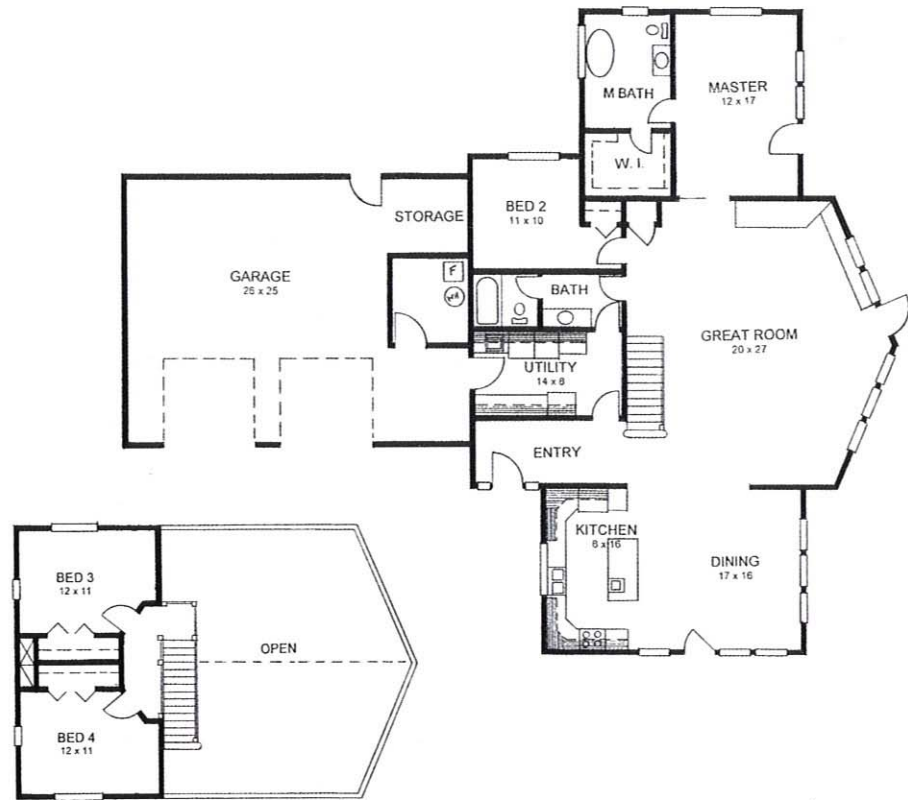

New Creation Construction, LLC.

Tel: (509) 966-3550 • Fax: (509) 966-3550

13

2,379 sq./ft. / Garage 886 sq./ft. • Category B

5292 Hwy 410, Naches

Justin Wolff
New Creation
Construction, LLC.

Dreams really do come true! Just ask Liz and Mike Van Amburg, whose only instructions to their designer, Ron Pelson of Traditional Home Designs, and builder Justin Wolff of New Creation Construction, were to keep it completely unique and incorporate the various antiques they had collected over the years. This fabulous home on the Nile River, designed to complement and appreciate the mountain landscape, does precisely that. From old, oversized pocket sliding doors in the master suite to a one-of-a-kind staircase that incorporates huge antique timbers, no detail has been overlooked. The combination of four varieties of wood, natural river rock surrounds for the cast iron stoves and neutral stone tile flooring bring tranquility of the landscape indoors. The vaulted A-frame picture windows in the great room will take your breath away! Within the old world feel of this new construction, you'll find subtle modern amenities, such as a surround-sound home theatre and unique built-in appliances.