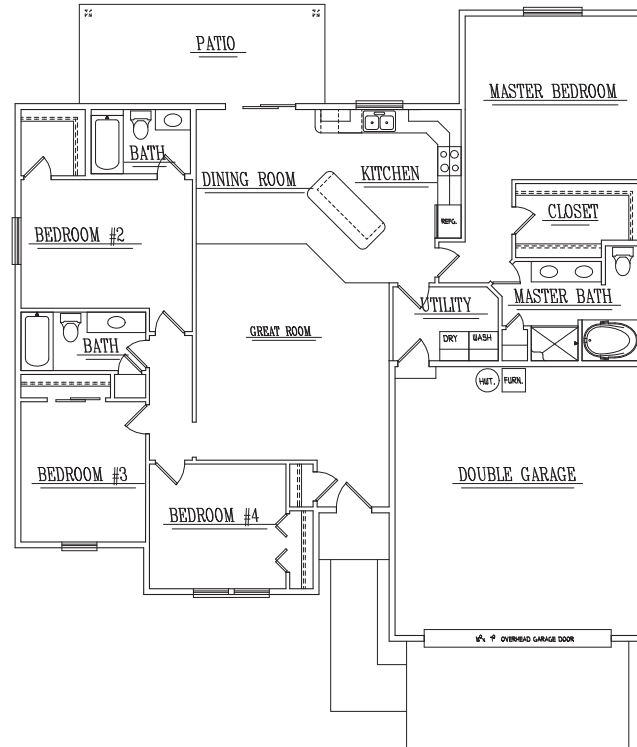

This home offers the perfect set-up for a growing family to empty nesters, where everyone from grandkids to Grandma feels welcome and appreciated. From the large open kitchen with an island to the inviting hearth of the gas fireplace in the large great room that opens onto a wonderful, large covered patio...there's plenty of room to gather. 1837 square feet, large master suite separate from other bedrooms, second master suite with walk-in closet and full bath, 4 bedrooms total, 3 full baths, separate utility room, vaulted ceiling in great room, gas fireplace, high efficiency electric heat pump, fully landscaped yard, and a spacious 2 car garage.